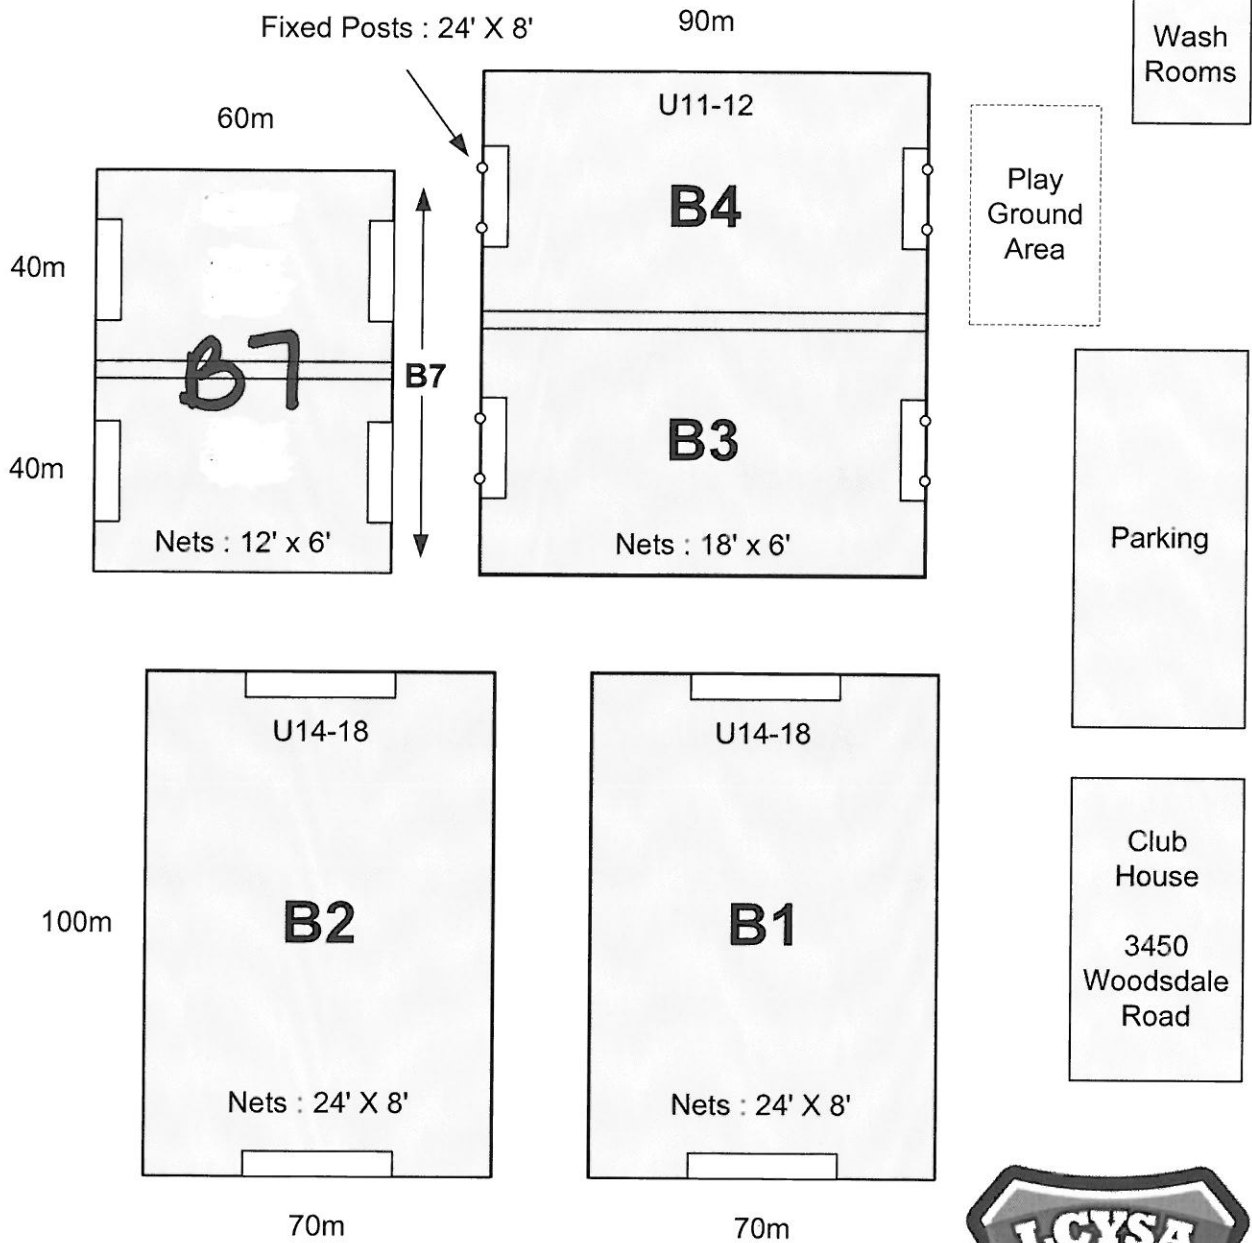

Beasley Park Soccer Field Map - Lake Country, B.C.

Wood Lake

Not to Scale / Feb 2012

U6-8 on Reiswig Park Field (Mini Nets) →